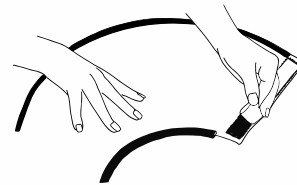

Easy application

The collar has a touch fastener system for easy and customized adaptation to each animal.

Soft padded edges

The collar is padded with a soft outer silicone edge to avoid scratching humans and furniture and a soft inner silicone edge for optimal a comfortable fit.

Full body coverage

The collar offers a full body coverage and protection preventing the animal from reaching certain areas of the body.

Instruction for use

Step 1

- Fold the collar around the neck
- Mark the selected position
- Leave two fingers width between the collar and neck
- Keep the touch fastener mated throughout the sizing procedure

Step 2

- Remove the adhesive liner from the touch fastener

Step 3

- Apply the adhesive part to the marked position
- Cut off redundant collar material

Step 4

- Place the collar on the pet's neck

Instruction for use
Scan QR code to
watch the video