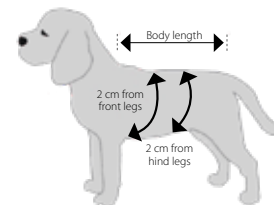

Cat. No	Size	Body length	Chest circumference (2 cm from front legs)	Abdomen circumference (2 cm from hind legs)	Suitable for
273968	XXXS	26 cm	30 cm	26 cm	Small Chihuahua
273969	XXS	33 cm	38 cm	34 cm	Chihuahua, Toy poodle
273970	XS	39 cm	46 cm	42 cm	Yorkshire, Terrier, Lhasa, Toy poodle
273971	S	42 cm	54 cm	50 cm	Malteser, Pekingeser, French Bulldog, Mops, Terrier
273972	M	46 cm	58 cm	52 cm	English Cocker Spaniel, Samojeed, Portuguese Podengo
273973	L	53 cm	62 cm	56 cm	Schnauzer, Beagle, Poodle, Fox Terrier, Chow-Chow
273974	XL	63 cm	70 cm	64 cm	Collie, Appenzeller, Boxer, Schnauzer, Labrador
273975	XXL	74 cm	78 cm	70 cm	Rottweiler, Golden Retriever, Herdershond
273976	XXXL	76 cm	86 cm	76 cm	Saint Bernhard, Newfoundlander

The BUSTER Body Suit is washable at 40°C