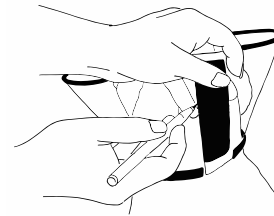

- Postoperative care
- Wound care
- Spay/neuter recovery
- Hot spots and other skin ailments
- Skin diseases

Unique features and benefits

Safety and perfect fit

The collar is provided with neck holes for secure fastening to the dog's neck collar with ie. gauze or a strip.

Easy application

The collar has a touch fastener system for easy and customized adaptation to each animal.

Soft padded edges

The collar is padded with a soft outer silicone edge to avoid scratching humans and furniture and a soft inner silicone edge for optimal a comfortable fit.

Full body coverage

The collar offers a full body coverage and protection preventing the animal from reaching certain areas of the body.

Instruction for use

Step 1

- Fold the collar around the neck
- Mark the selected position
- Leave two fingers width between the collar and neck
- Keep the touch fastener mated throughout the sizing procedure

Step 2

- Remove the adhesive liner from the touch fastener

Step 3

- Apply the adhesive part to the marked position
- Cut off redundant collar material

Step 4

- Place the collar on the pet's neck

Instruction for use
Scan QR code to
watch the video