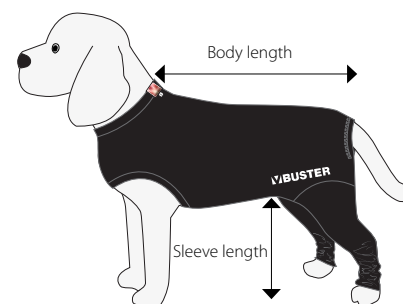

BUSTER Body Sleeves Hind Legs

Size Guide

The BUSTER Body Sleeves for hind legs is available in 8 sizes.

Cat. No	Description	Sleeve Length	Body Length	Suitable for
274047	BUSTER Body Sleeves, hind legs, XXXS	27 cm	28 cm	Small Chihuahua, kitten
274039	BUSTER Body Sleeves, hind legs, XXS	31 cm	36 cm	Chihuahua, Toy poodle, Shih Tzu, Cat
274040	BUSTER Body Sleeves, hind legs, XS	35 cm	45 cm	Yorkshire Terrier, Lhasa Apso, Toy poodle, Cat
274041	BUSTER Body Sleeves, hind legs, S	39 cm	50 cm	Maltese, Pekingese, French Bulldog, Pug, Terrier
274042	BUSTER Body Sleeves, hind legs, M	43 cm	55 cm	English Cocker Spaniel, Samoyed, Portuguese Podengo
274043	BUSTER Body Sleeves, hind legs, L	47 cm	61 cm	Schnauzer, Poodle, Fox Terrier, Chow-Chow
274044	BUSTER Body Sleeves, hind legs, XL	51 cm	71 cm	Collie, Appenzeller, Boxer, Labrador Retriever
274045	BUSTER Body Sleeves, hind legs, XXL	55 cm	81 cm	Rottweiler, Golden Retriever, Herdershond

Instructions for use

1. Roll up the BUSTER Body Sleeves and hold one sleeve between the hands, the KRUUSE logo must be on top of the dog's back
2. Put one of the dog's legs into the sleeve and pull the all the way up to till the dog's groin
  Pull the tail through the tail hole at the end of the BUSTER Body Sleeves
3. Roll up the other sleeve and put the dog's second leg into the sleeve, pull up the sleeve entirely till the groin
4. Drag the BUSTER Body Sleeves over the body of the dog
5. Lift up one front leg and pull through the leg hole in the BUSTER Body Sleeves
6. Lift up the second front leg and pull it through the leg hole in the BUSTER Body Sleeves
7. Drag the BUSTER Body Sleeves all the way up to the neck of the dog. Put your hand inside the BUSTER Body Sleeves along the dog's back from the dog' ears to the tail - and pull the BUSTER Body Sleeves in place

It is important that the sleeves are pulled up in full so that the seam follows the body of the dog (in the groin).

Adjust the length of the sleeves of the hind legs, the sleeves can be folded to suit the dog or the remaining fabric can be cut off.

Instruction for use

Scan QR code to watch the video