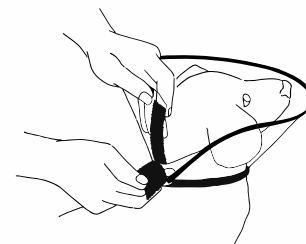

Full body coverage

The collar offers a full body coverage and protection preventing the animal from reaching certain areas of the body.

Instruction for use

Step 1

- Fold the collar around the neck
- Mark the selected position
- Leave two fingers width between the collar and neck
- Keep the touch fastener mated throughout the sizing procedure

Step 2

- Remove the adhesive liner from the touch fastener

Step 3

- Apply the adhesive part to the marked position
- Cut off redundant collar material

Step 4

- Place the collar on the pet's neck

Instruction for use
Scan QR code to
watch the video