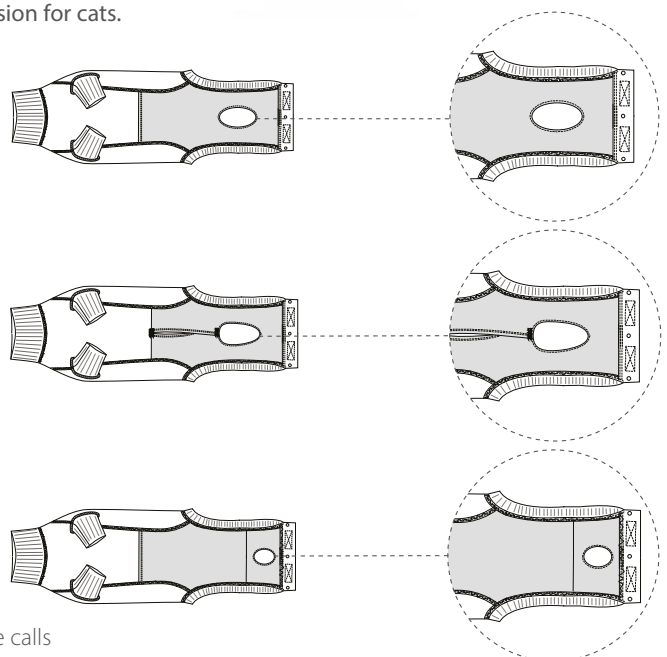

BUSTER Body Suit Classic for Dogs

- Double fabric under the abdomen enabling pads to be inserted in case of fluid loss, incontinence or when the animal is in season
- Undo press studs and touch fasteners and pull back the fabric and roll up the fabric under the abdomen and above the back when nature calls
- Suitable for bitches and male dogs