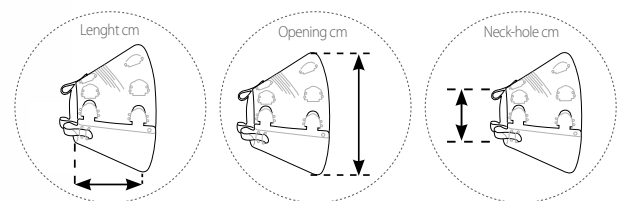

Size	Length in cm / Inch	Opening in cm / Inch	Neck-hole in cm / Inch	Suitable for	Kg
7.5 cm	7.5 cm / 2.95"	13-15 cm / 5.1"-5.9"	7-8 cm / 2.7"-3.1"	Pomeranian, Chihuahua	1-3 kg
10 cm	10 cm / 3.93"	15-18 cm / 5.9"-7.0"	7-8 cm / 2.7"-3.1"	Yorkshire terrier, Bichon Frise, Maltese	3-5 kg
12.5 cm	12.5 cm / 4.92"	19-21 cm / 7.4"-8.2"	9-10.5 cm / 3.5"-4.1"	Danish/Swedish farmdog, Papillon, Cairn Terrier, Border Terrier	5-10 kg
15 cm	15 cm / 5.90"	20-22 cm / 7.8"-8.6"	10-12 cm / 3.9"-4.7"	Dutch Kooikerhondje, Scottish Terrier, Beagle, Irish Terrier	10-15 kg
20 cm	20 cm / 8.87"	23-27 cm / 9.0"-10.6"	12-14 cm / 4.7"-5.5"	Australian Shepherd, English Springer Spaniel, Staffordshire Bull Terrier	15-25 kg
25 cm	25 cm / 9.84"	34-42 cm / 13.3"-16.5"	14-16 cm / 5.5"-6.2"	Labrador Retriever, Siberian Husky, Irish Setter	25-30 kg
30 cm	30 cm / 11.81"	41-48 cm / 16.1"-18.8"	15-18 cm / 5.9"-7.0"	Golden Retriever, Boxer, Collie, German Shepherd	25-35 kg