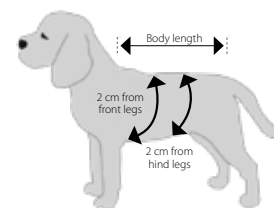

Cat. No	Size	Body length	Chest circumference (2 cm from front legs)	Abdomen circumference (2 cm from hind legs)	Suitable for
273951	XXXS	25 cm	30 cm	26 cm	Small Chihuahua
273952	XXS	32 cm	38 cm	34 cm	Chihuahua, Toy poodle
273953	XS	38 cm	46 cm	42 cm	Yorkshire, Terrier, Lhasa, Toy poodle
273954	S	41 cm	54 cm	50 cm	Malteser, Pekingeser, French Bulldog, Mops, Terrier
273955	M	45 cm	58 cm	52 cm	English Cocker Spaniel, Samojeed, Portuguese Podengo
273956	L	52 cm	62 cm	56 cm	Schnauzer, Beagle, Poodle, Fox Terrier, Chow-Chow
273957	XL	62 cm	70 cm	64 cm	Collie, Appenzeller, Boxer, Schnauzer, Labrador
273958	XXL	73 cm	78 cm	70 cm	Rottweiler, Golden Retriever, Herdershond
273959	XXXL	75 cm	86 cm	76 cm	Saint Bernhard, Newfoundlander

The BUSTER Body Suit Classic for Dogs is available in 9 sizes.

Size measured from collar to base of the tail.