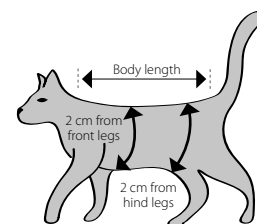

Size Guide

The BUSTER Body Suit EasyGo for Cats is available in 4 sizes.

Size measured from collar to base of the tail.

Cat. No	Size	Body length	Chest circumference (2 cm from front legs)	Abdomen circumference (2 cm from hind legs)	Suitable for
273960	XXXS	27.5 cm	36 cm	30 cm	Young cat (small kitten)
273961	XXS	33 cm	42 cm	36 cm	Young cat (kitten)
273962	XS	38.5 cm	46 cm	40 cm	Adult cat
273963	S	43.5 cm	52 cm	46 cm	Adult cat (large breed)