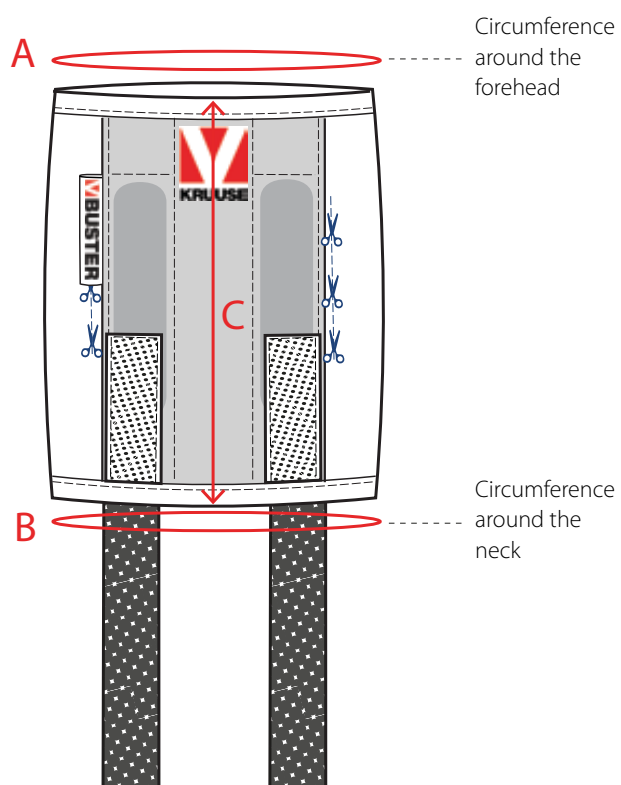

Size Guideline

KRUUSE Cat. No	Description	Size	A Circumference around the forehead in cm	B Circumference around the neck in cm	C Length from forehead to neck in cm
161645	BUSTER Ear Cover, 1/pk	XS	20.5	24	12
161646	BUSTER Ear Cover, 1/pk	S	24	26	15
161647	BUSTER Ear Cover, 1/pk	M	27.5	29.5	17
161648	BUSTER Ear Cover, 1/pk	L	31.5	33.5	19.5
161649	BUSTER Ear Cover, 1/pk	XL	35	38	21.5
161650	BUSTER Ear Cover, 1/pk	2XL	38	42	24
161651	BUSTER Ear Cover, Starter Pack, 6/pk	XS - 2XL			

Material specification

Made from polyester/viscose/elastane and neoprene

The BUSTER Ear Cover is machine-washable at 40° C

Scan QR code to
watch the video